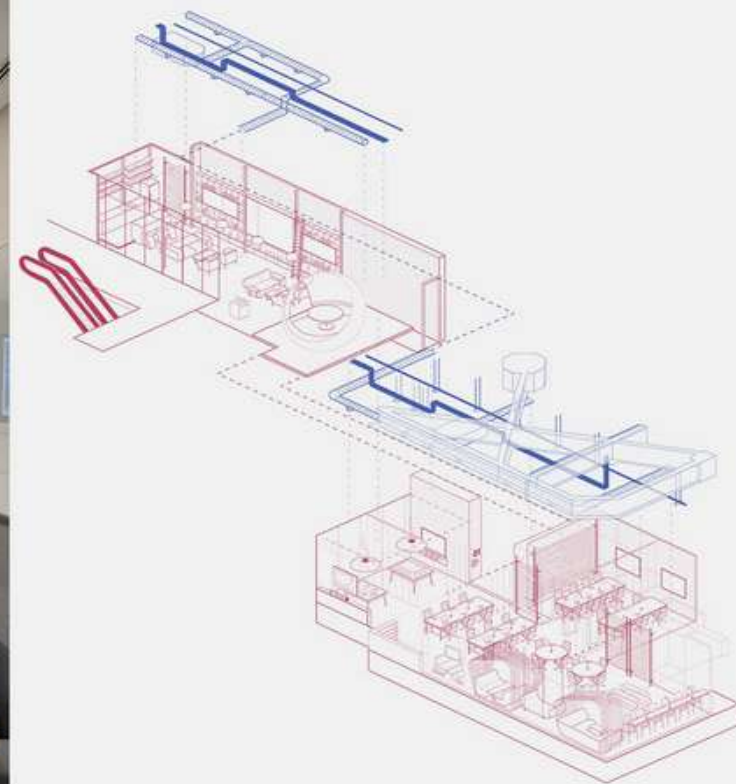

# NAWA FINE DINING RESTAURANT

Parklane, Ekhamai, Designed area 250 sq.m.

CORPORATE  
( Office Space )

co-designed with propaganda

co-designed with propaganda

CH7 TV BROADCASTING STUDIO; KHONKAEN  
Converted Gas station, designed area 500 sq.m.