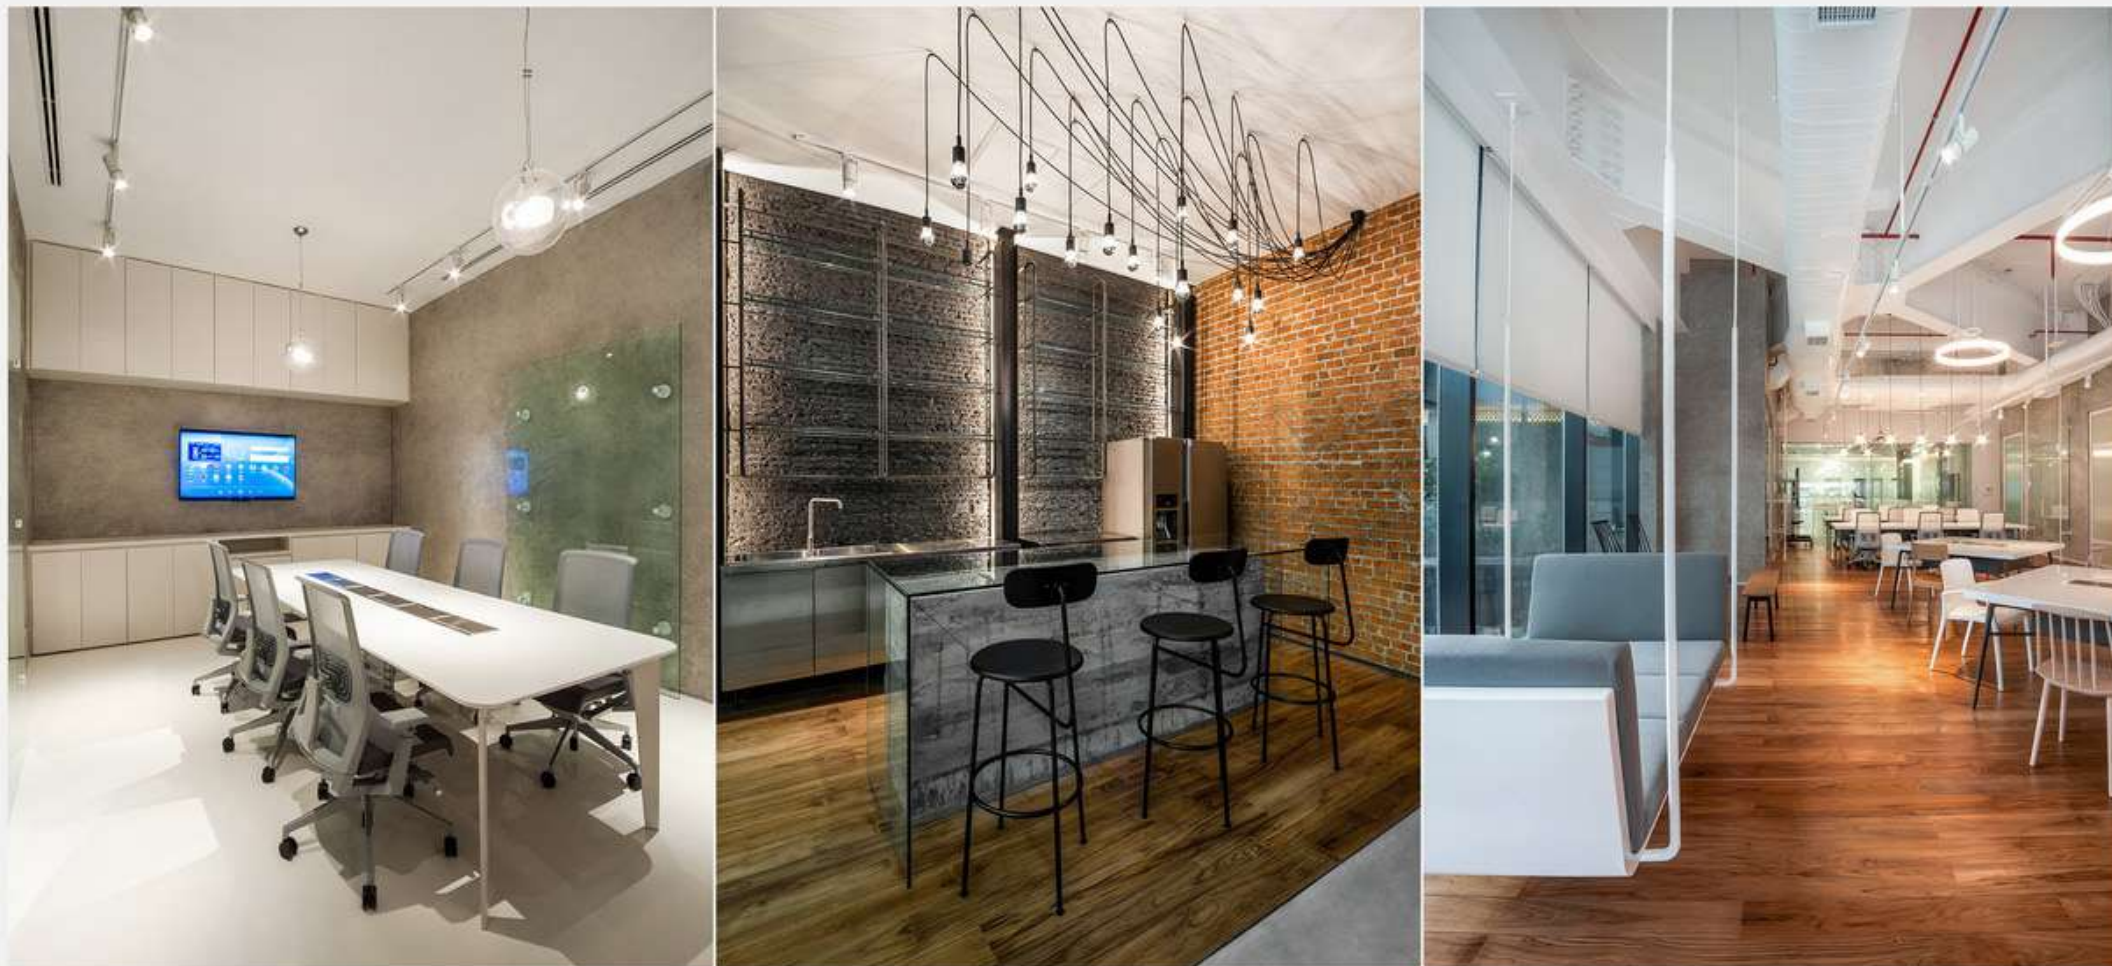

# NAWA FINE DINING RESTAURANT

Parklane, Ekhamai, Designed area 250 sq.m.

CORPORATE  
( Office Space )

co-designed with propaganda

co-designed with propaganda

CH7 TV BROADCASTING STUDIO; KHONKAEN  
Converted Gas station, designed area 500 sq.m.