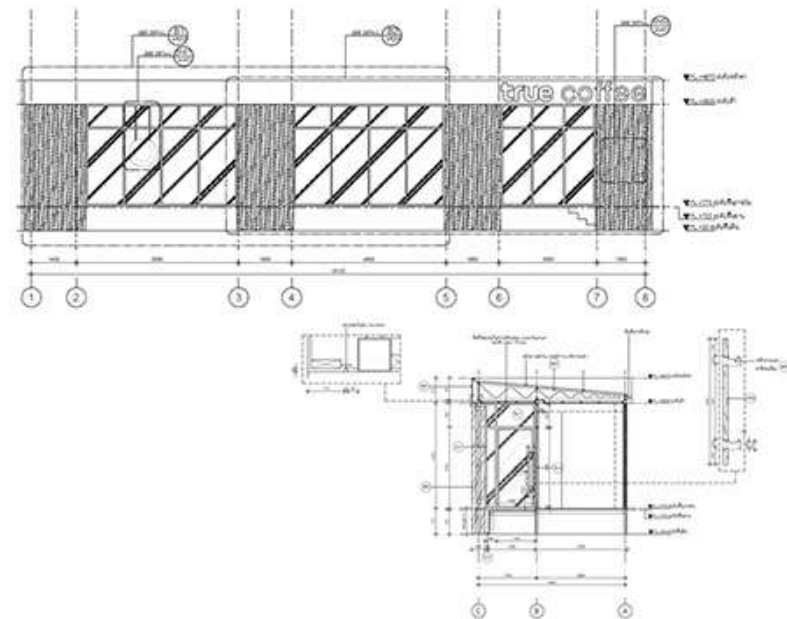

TRUE COFFEE : COMMERCIAL (2014)  
Midtown Asoke, Retail, designed area 58 sq.m.

true coffee  
 first stand alone building  
 150 sq.m.