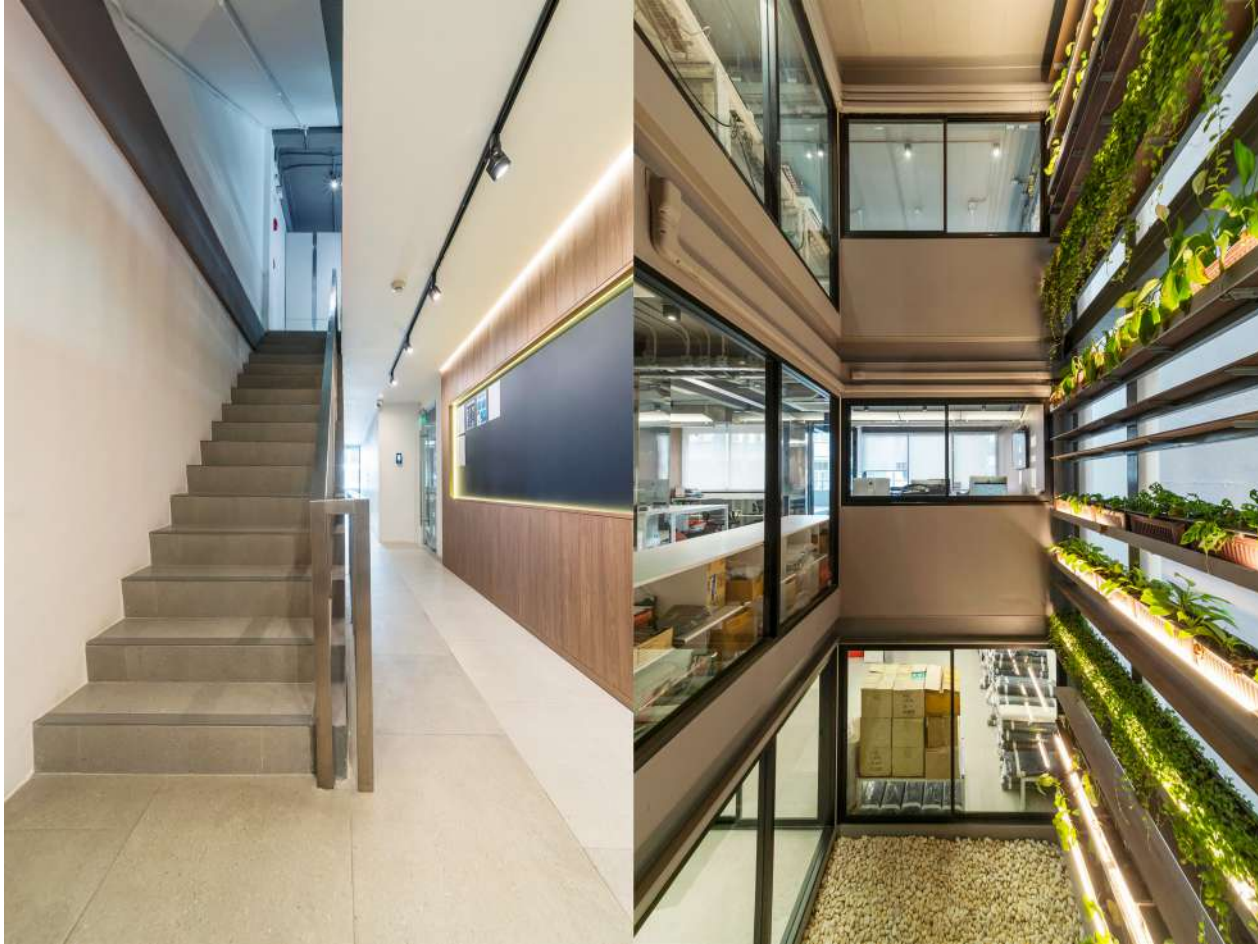

SUITCUBE HQ

Rama3