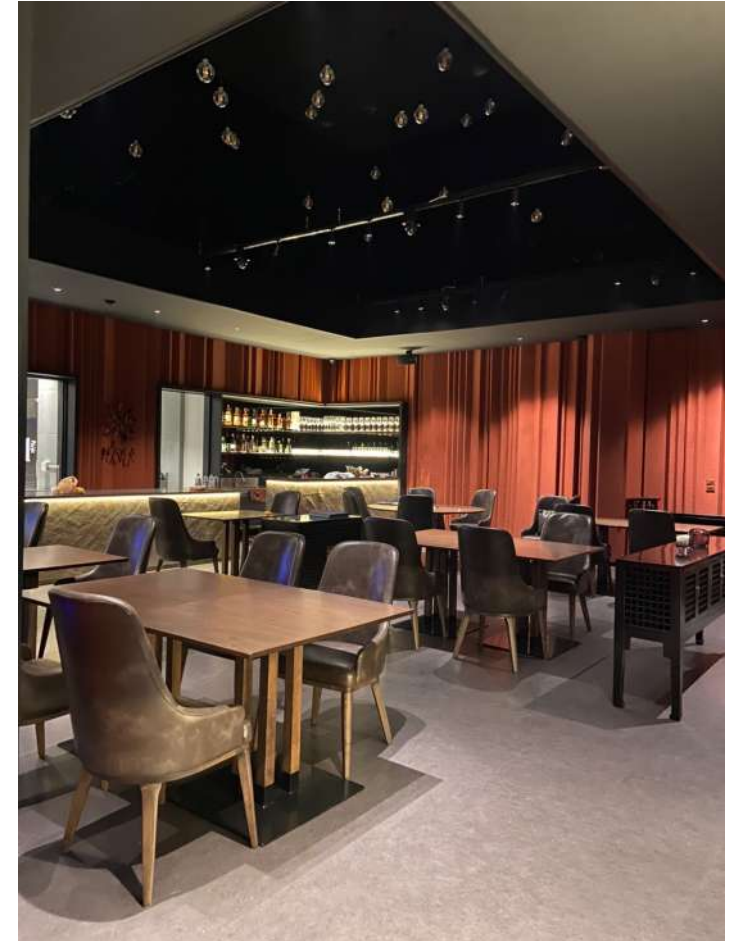

NAWA FINE DINING RESTAURANT

Parklane, Ekhamai, Designed area 250 sq.m.