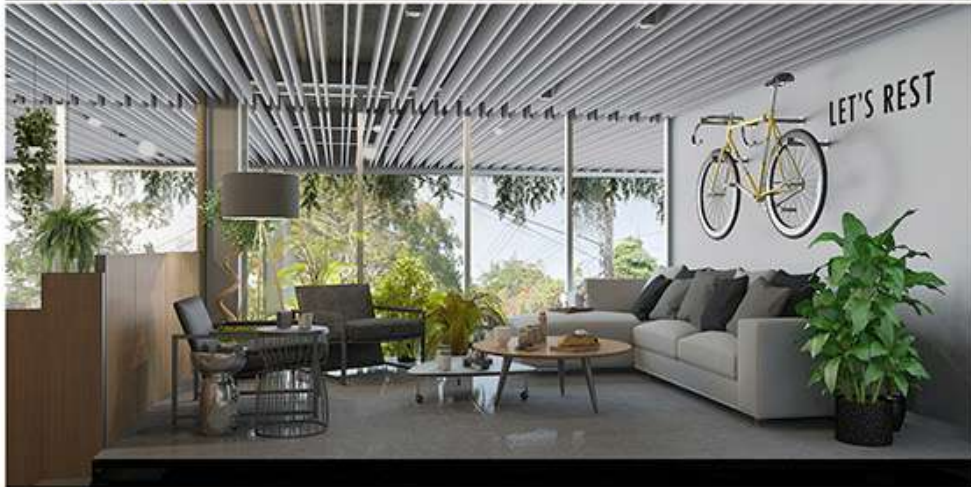

# Mooc Cafe

*Stand alone organic coffee shop  
Suan Luang, Srinakharin*

- MOOC Cafe
- 1st branch
  - 150 sq.m.
  - natural & healthy mood
  - be completed 02/2018
  - healthy organic products
  - various type of function
  - meeting room available for booking